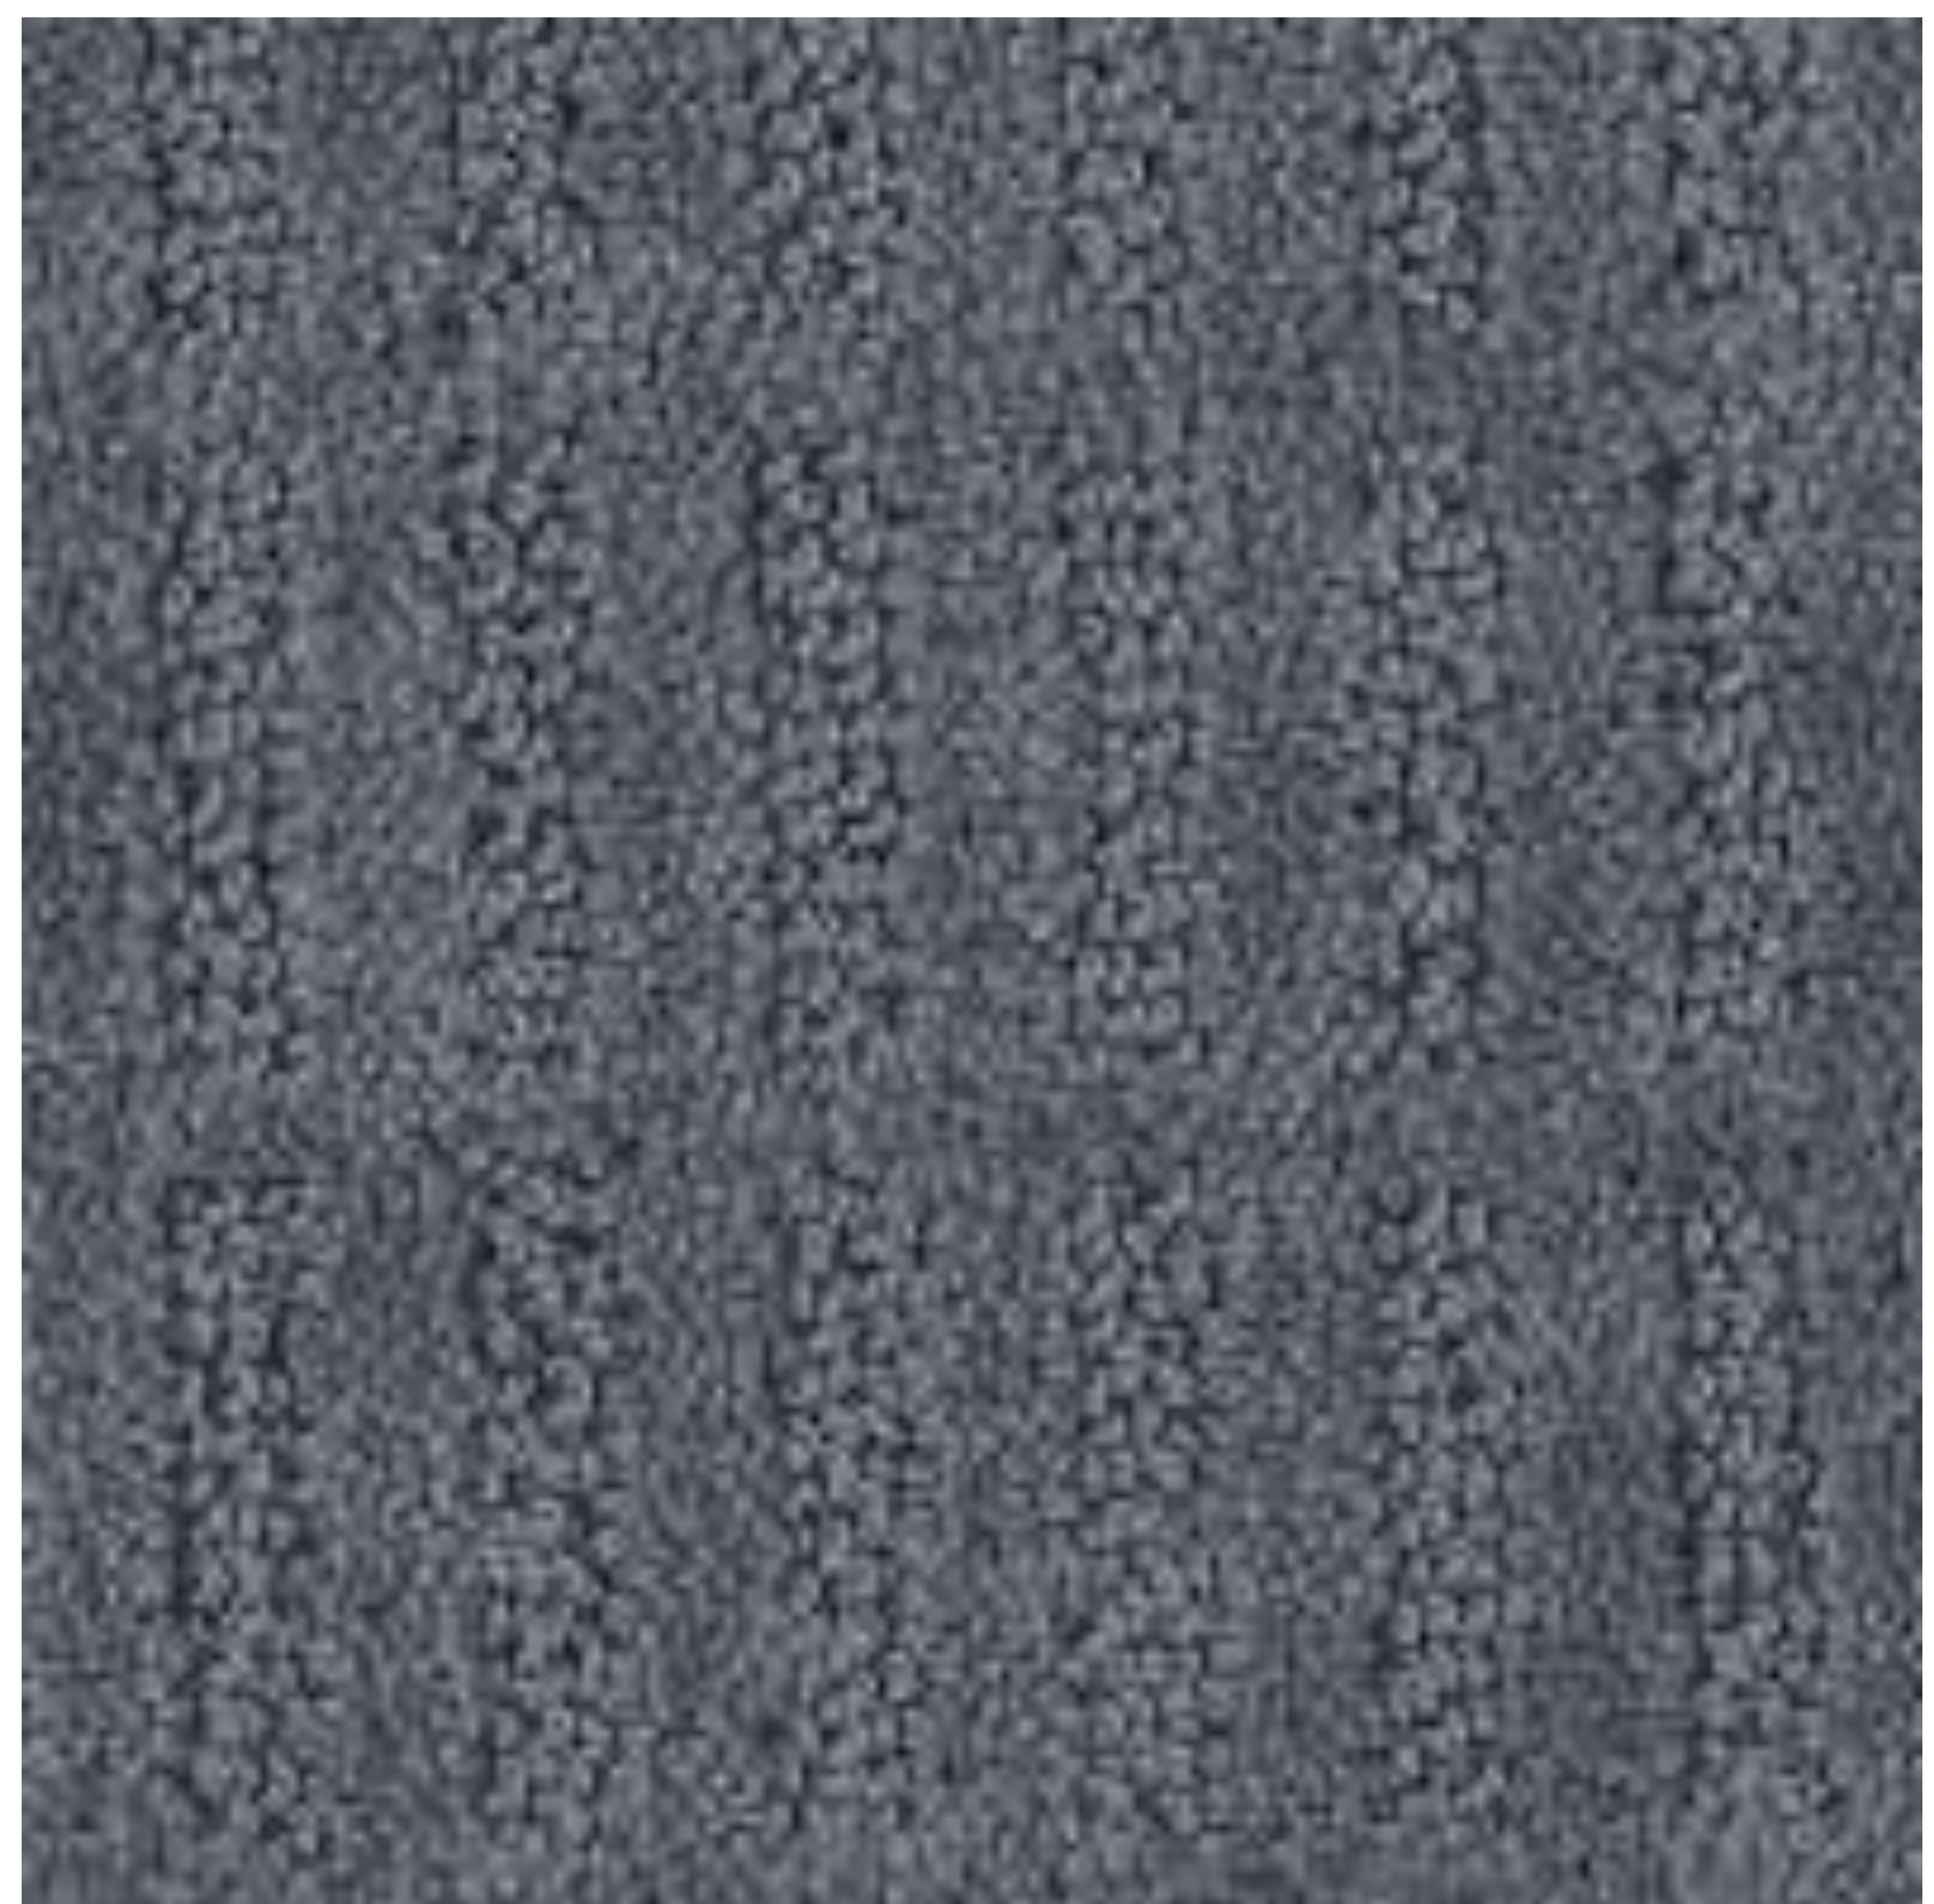

11 - Adventure

Specifications

Origin:	USA
Manufacturing Process:	Cut & Loop Pile
Dye Method:	Solution Dyed PET Polyester
Fibre:	100% Suresoft SD
Roll Width:	3.66m
Pattern:	Grid Pattern
No. Available Colours:	8