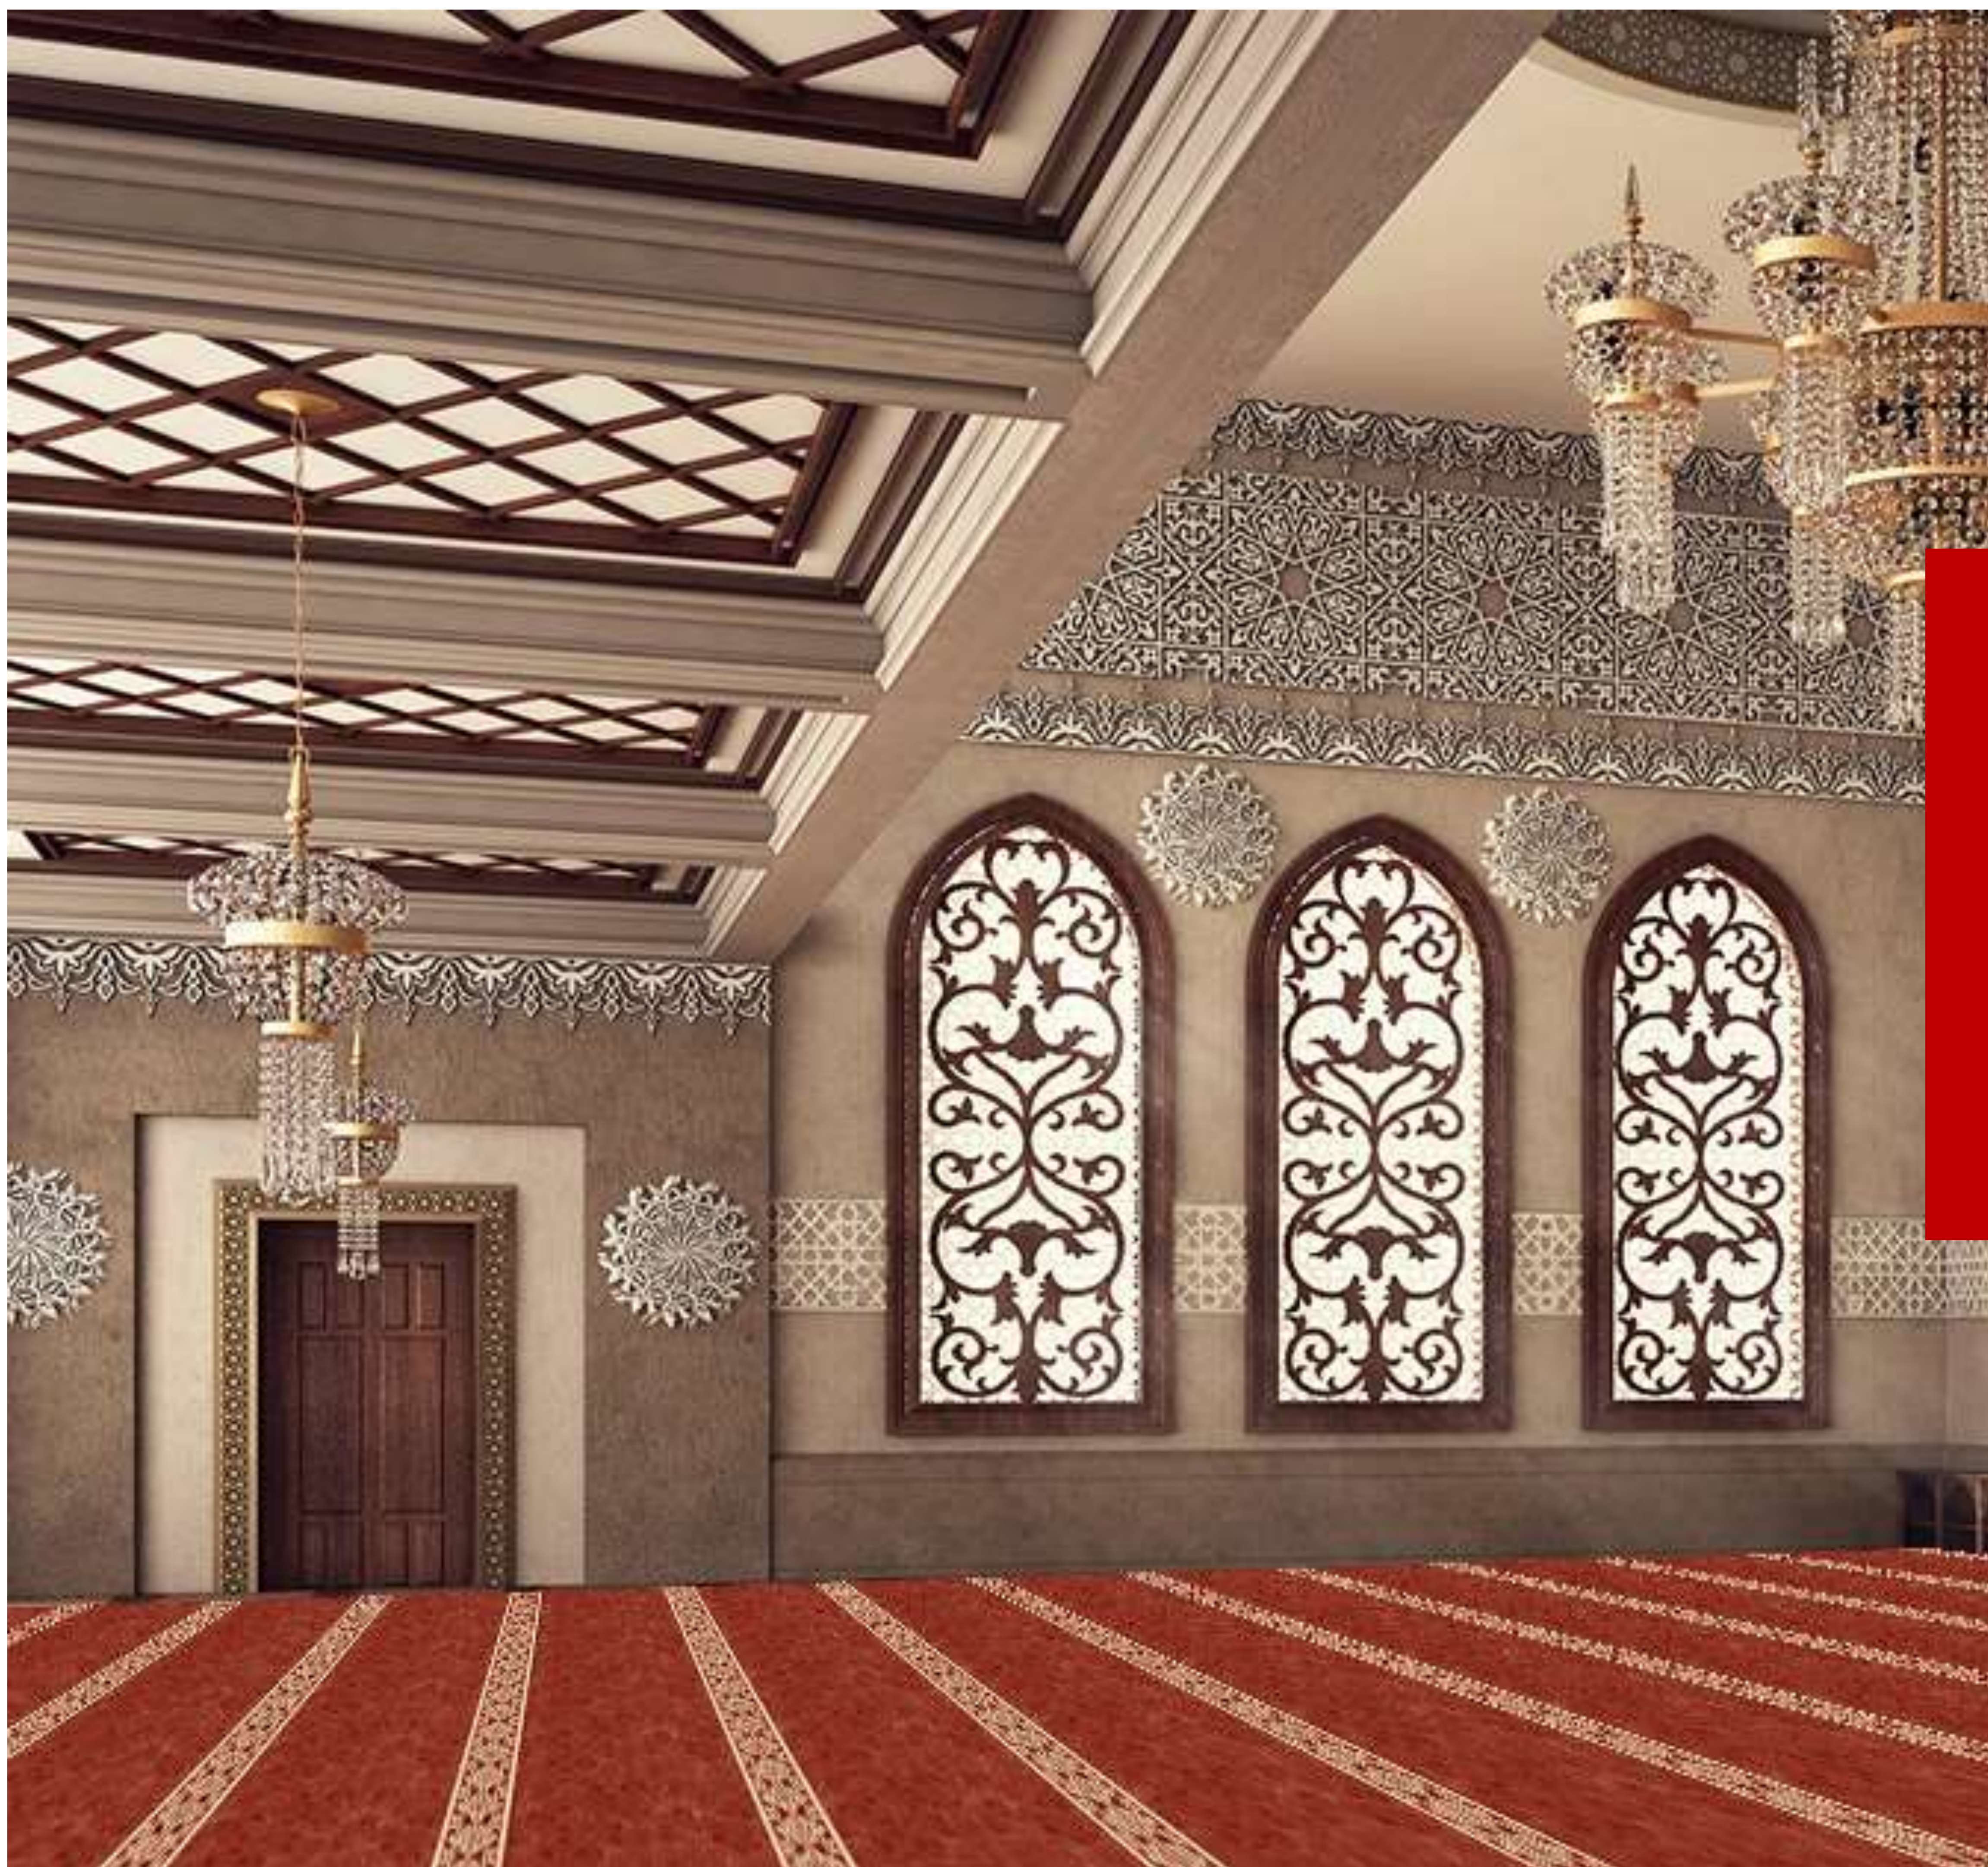

Nida Collection

MOSQUE COLLECTION

Nida is a contemporary but classical mosque carpet collection designed to emphasize the architecture and aesthetic beauty of mosques. Nida embeds traditional motifs with graduated textures into the patterns adding depth and richness into the mosque space.