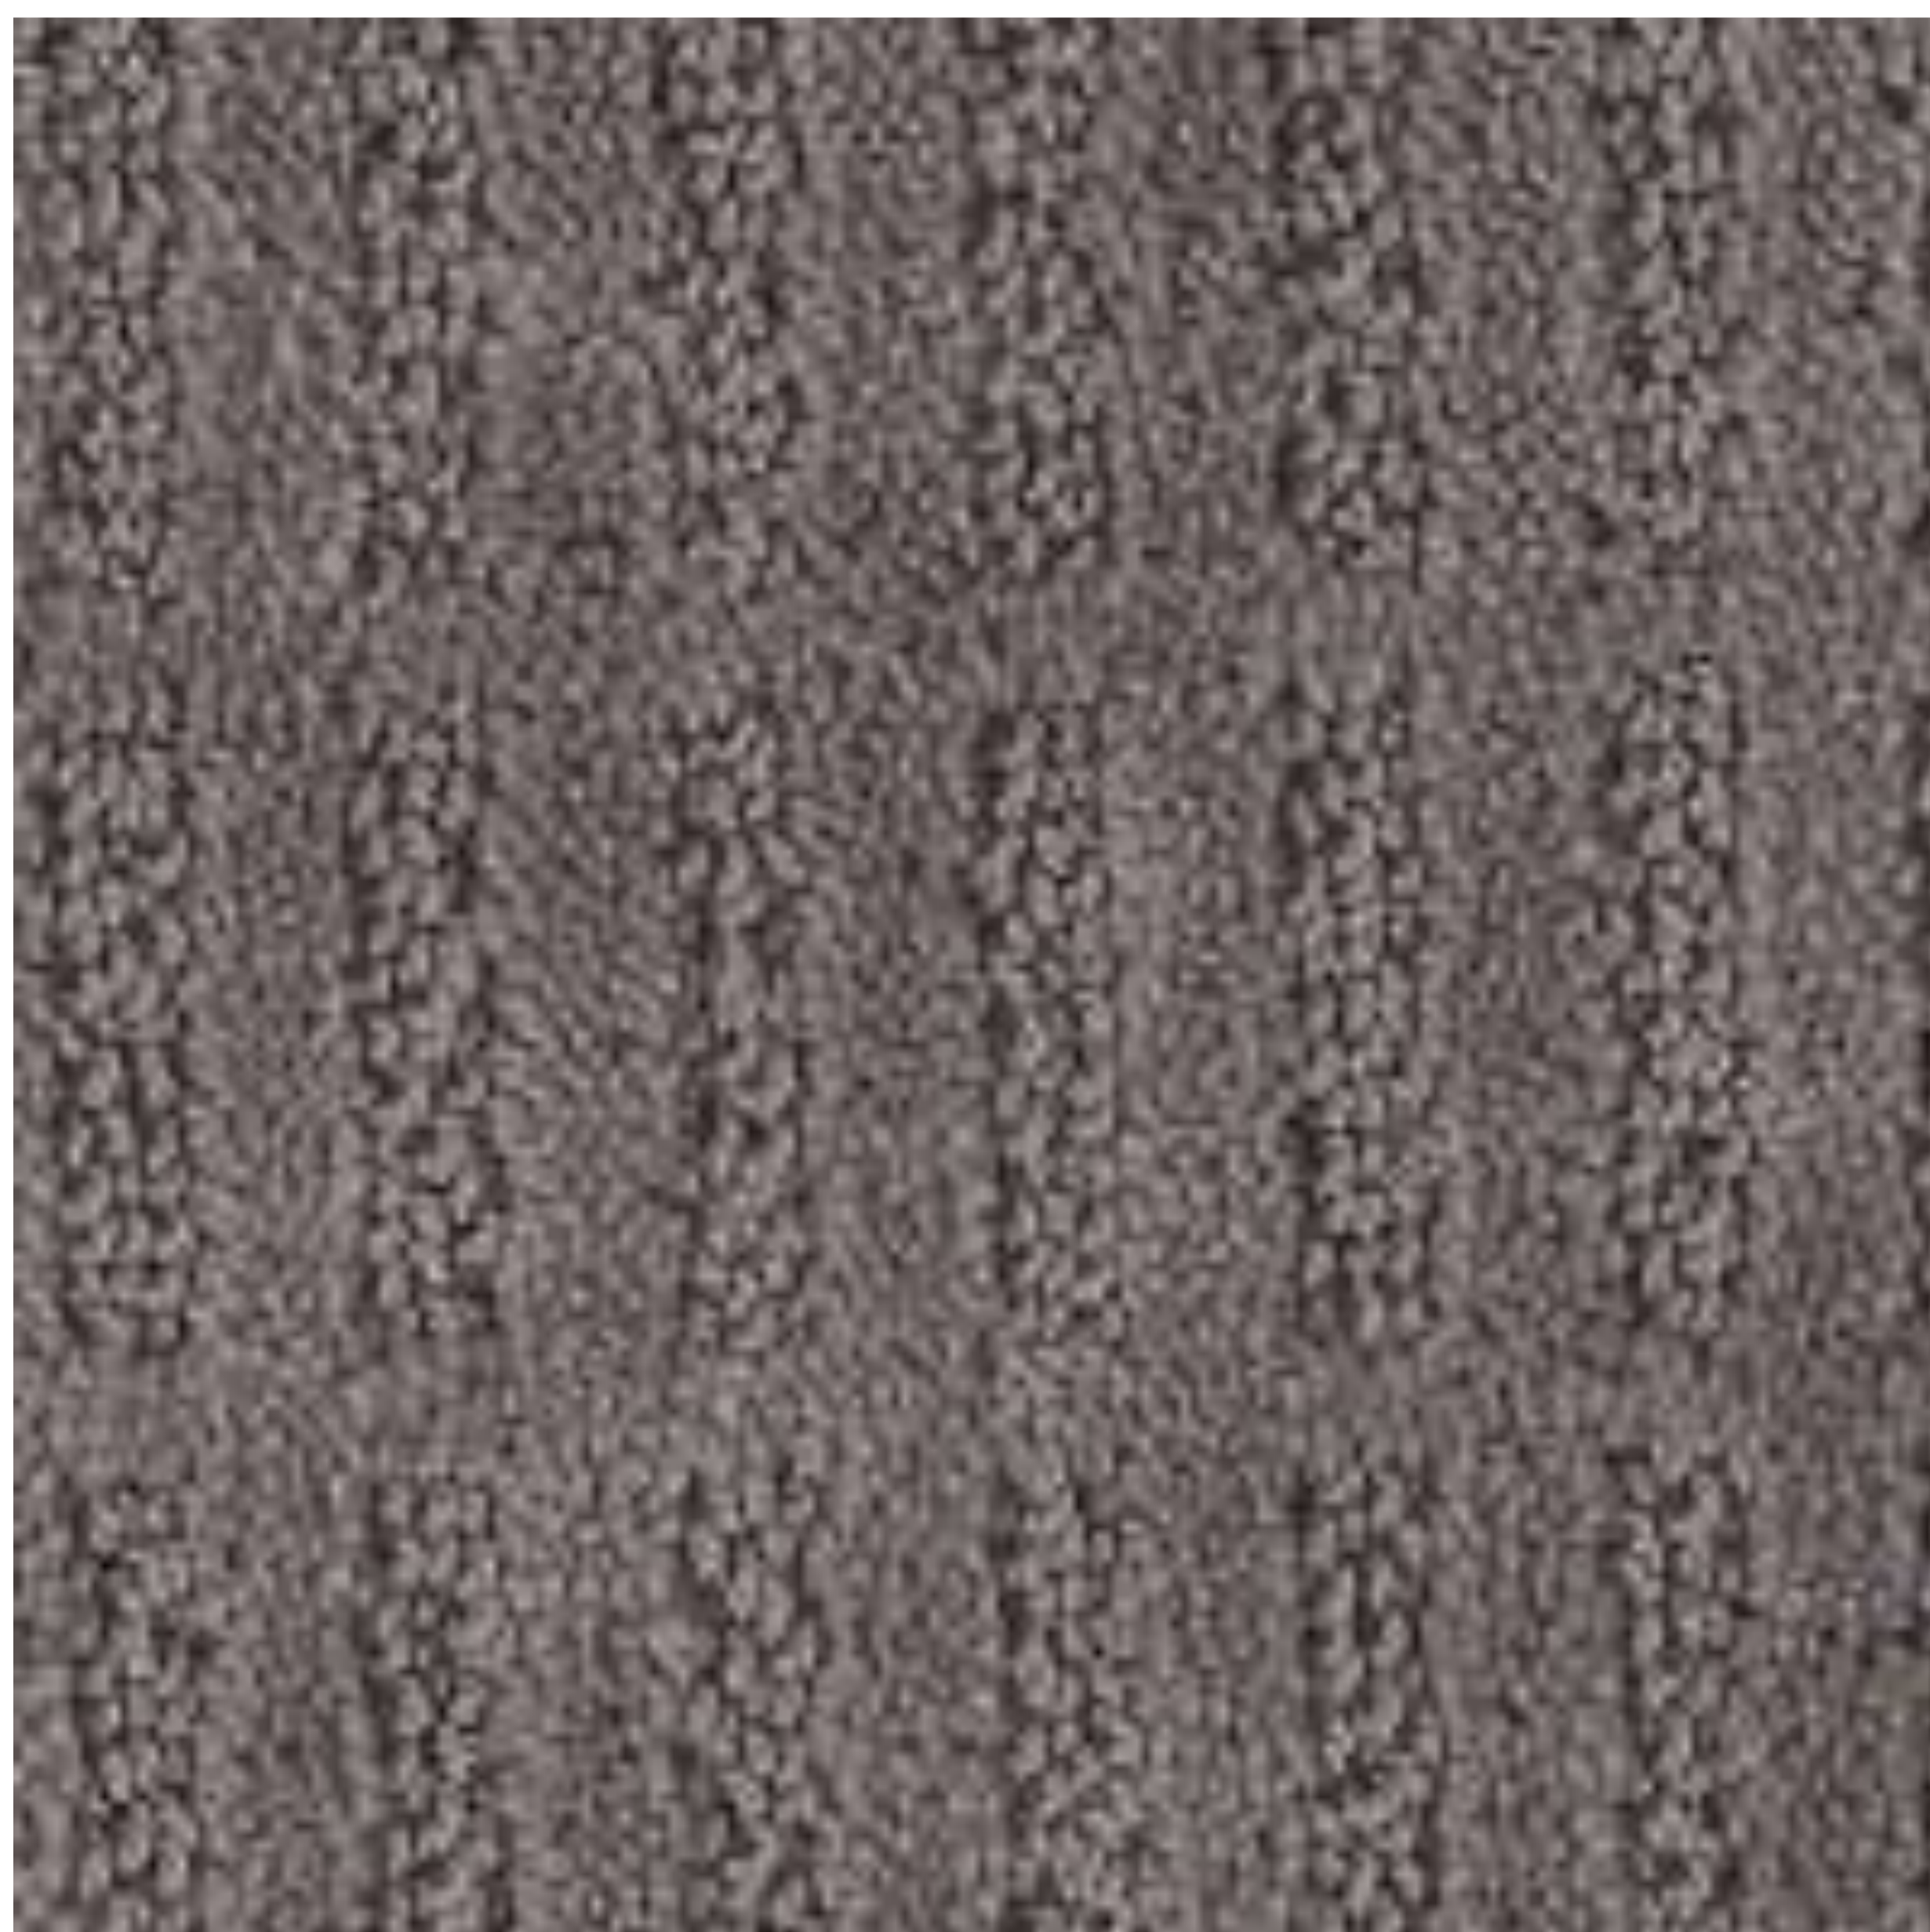

10 - Journal