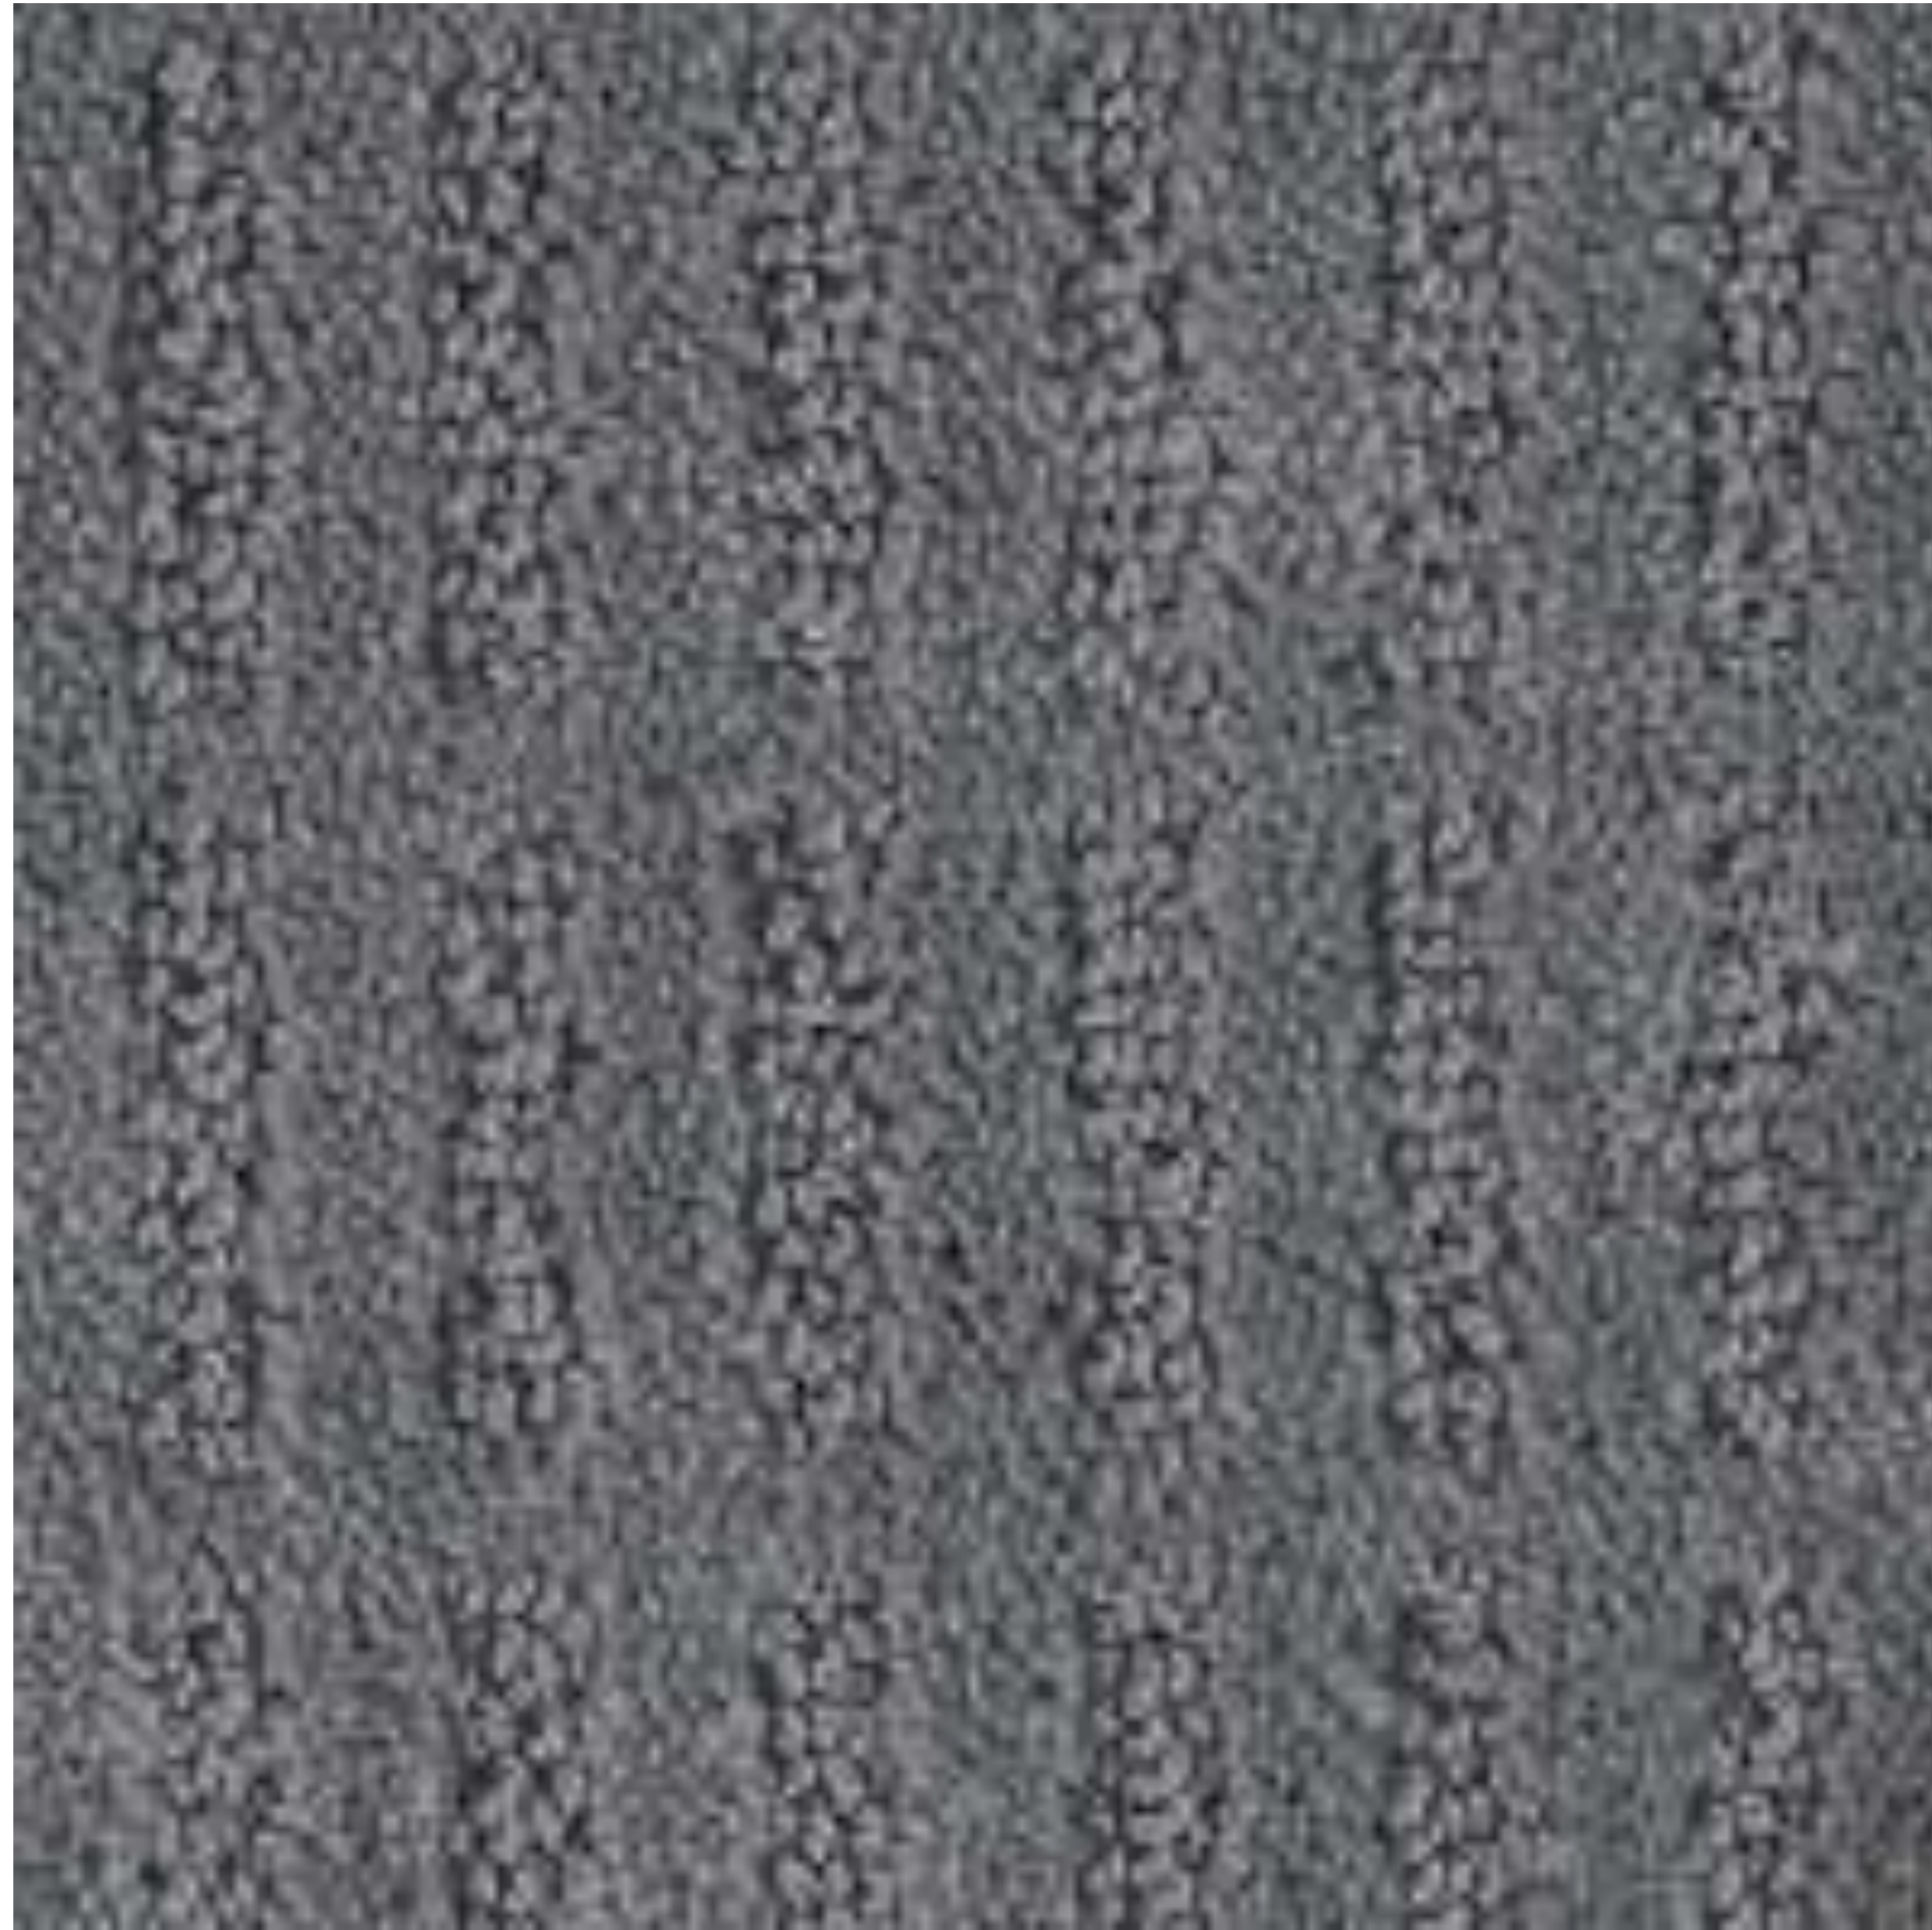

Memoir Collection

08 - Theme