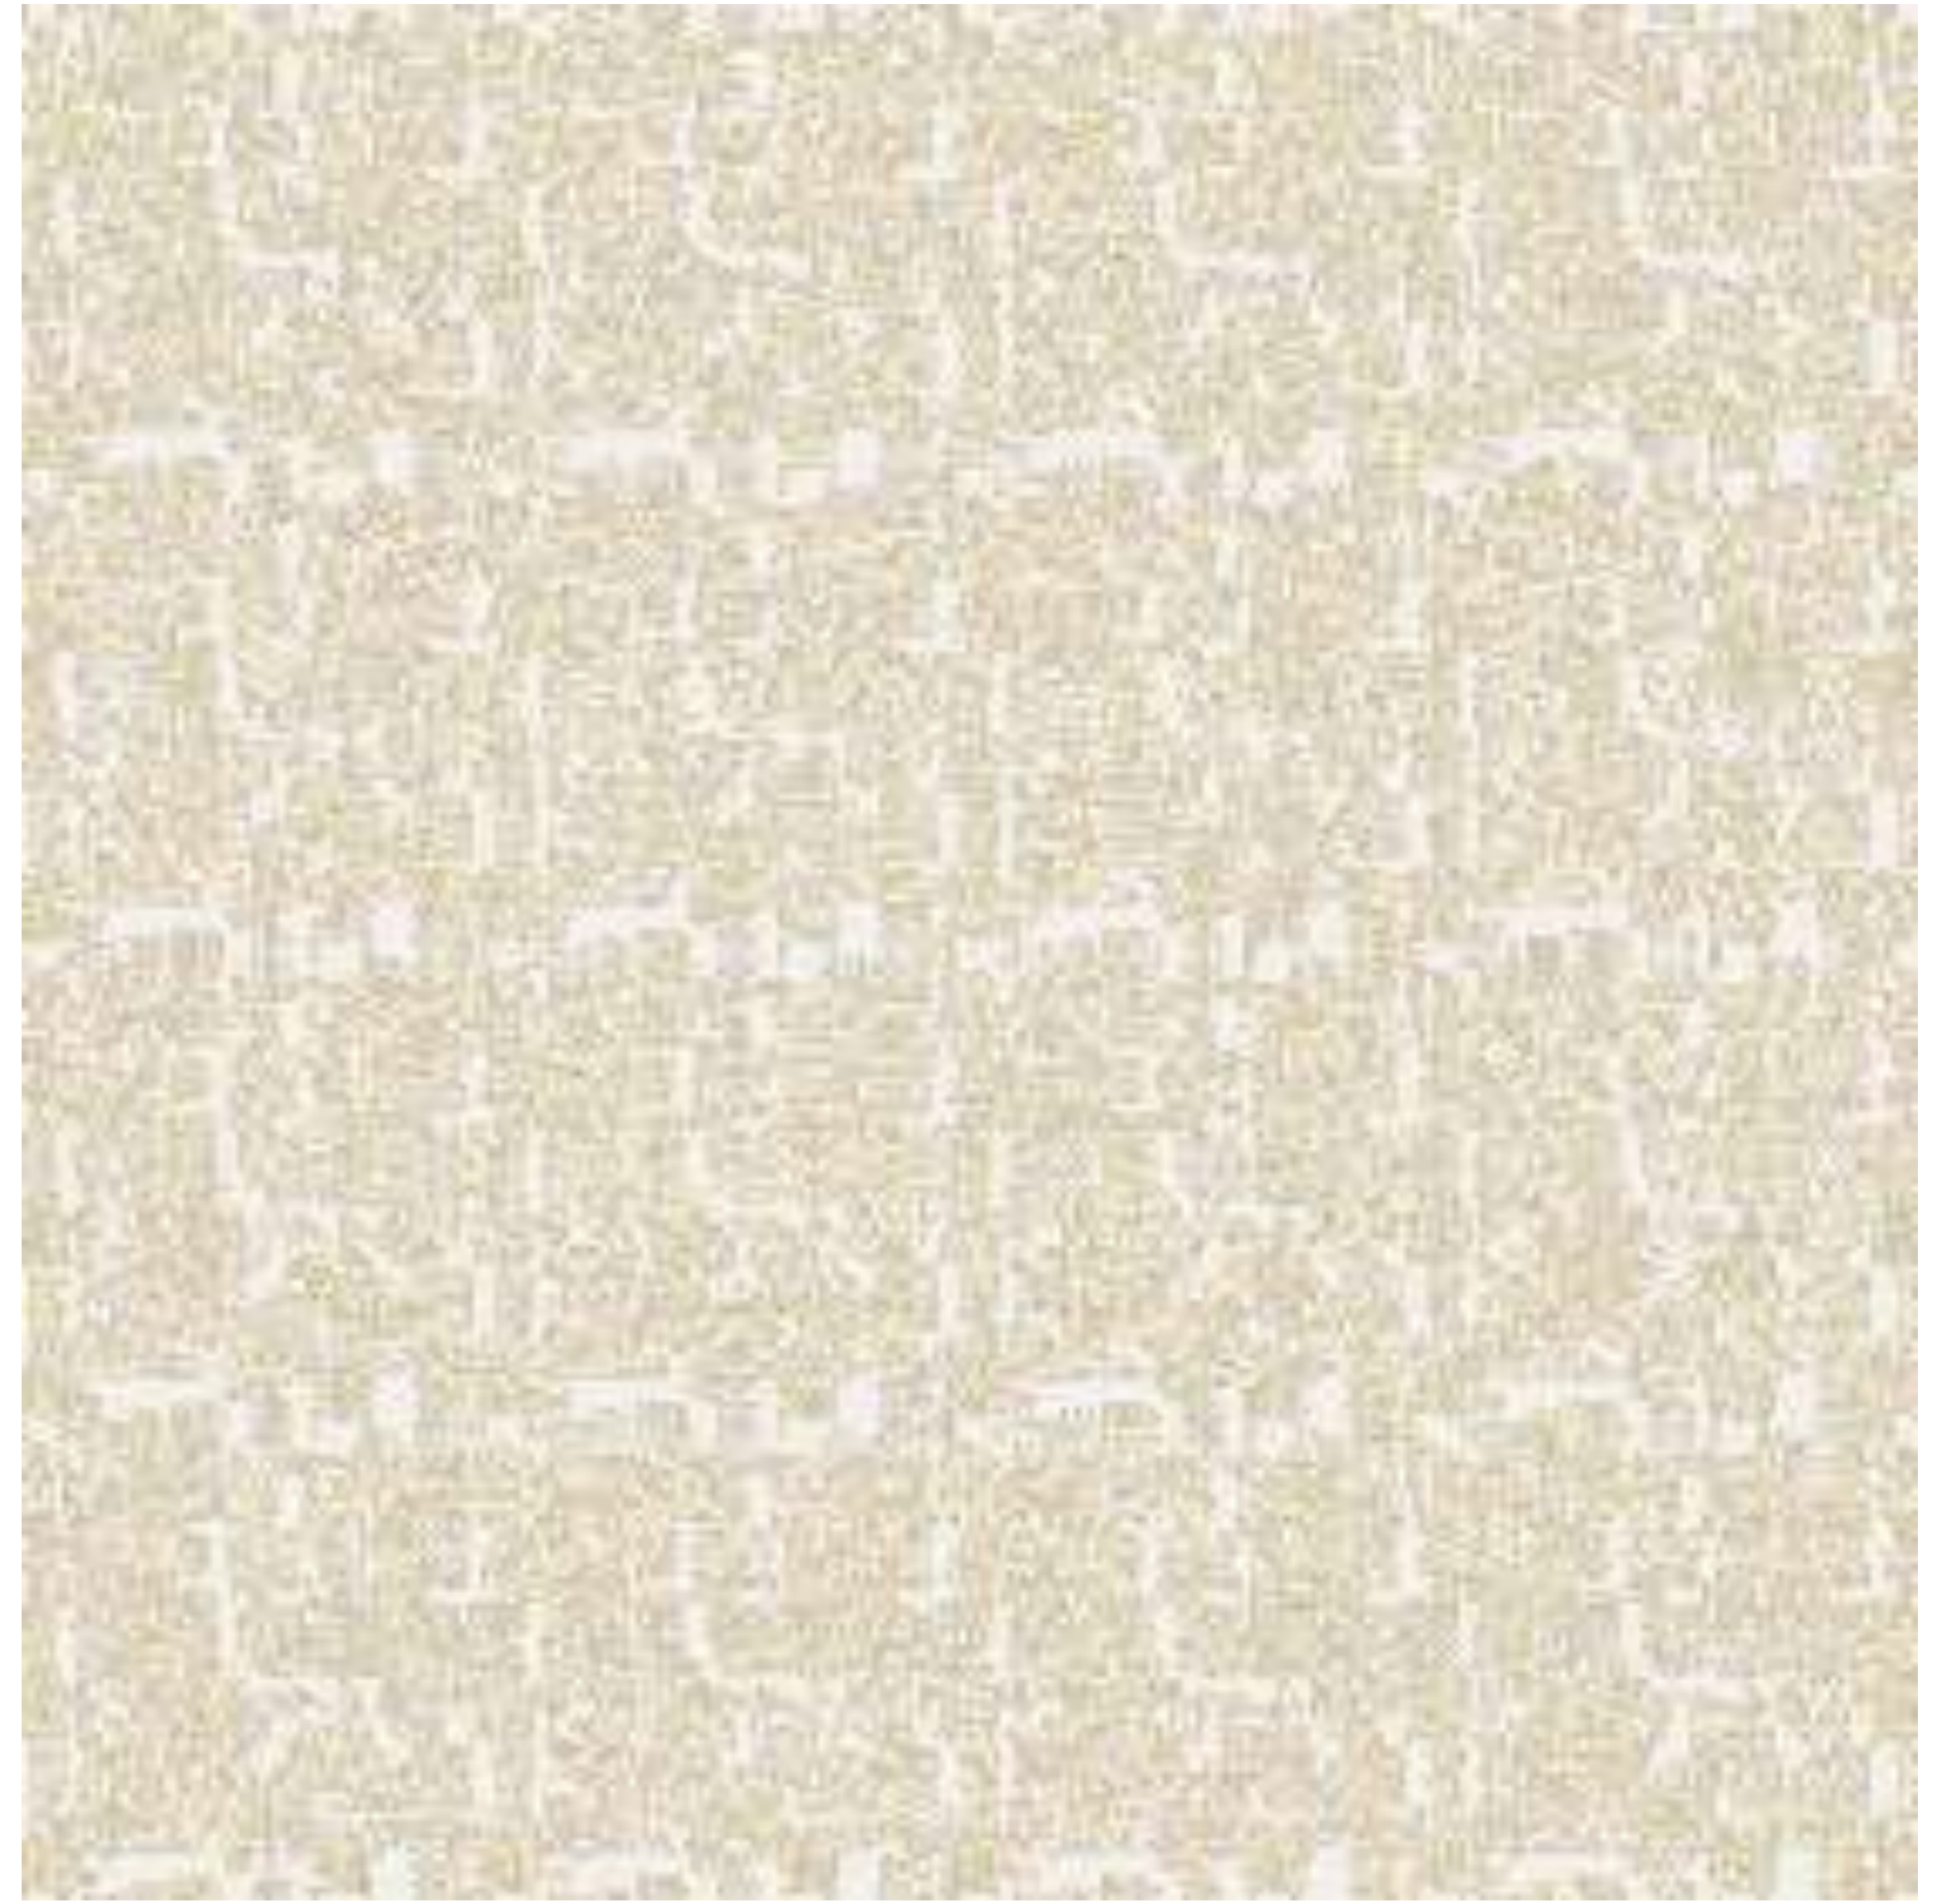

7121B_C8627

Specifications

Origin:	Turkey
Manufacturing Process:	Cut Pile
Pile Content:	100% PP Heatset Shining & Shrinking Polyester
Primary Backing:	Woven PP
Density:	576,000 Pts
Total Weight:	2.700 gr/sq.m
Total Height:	10mm