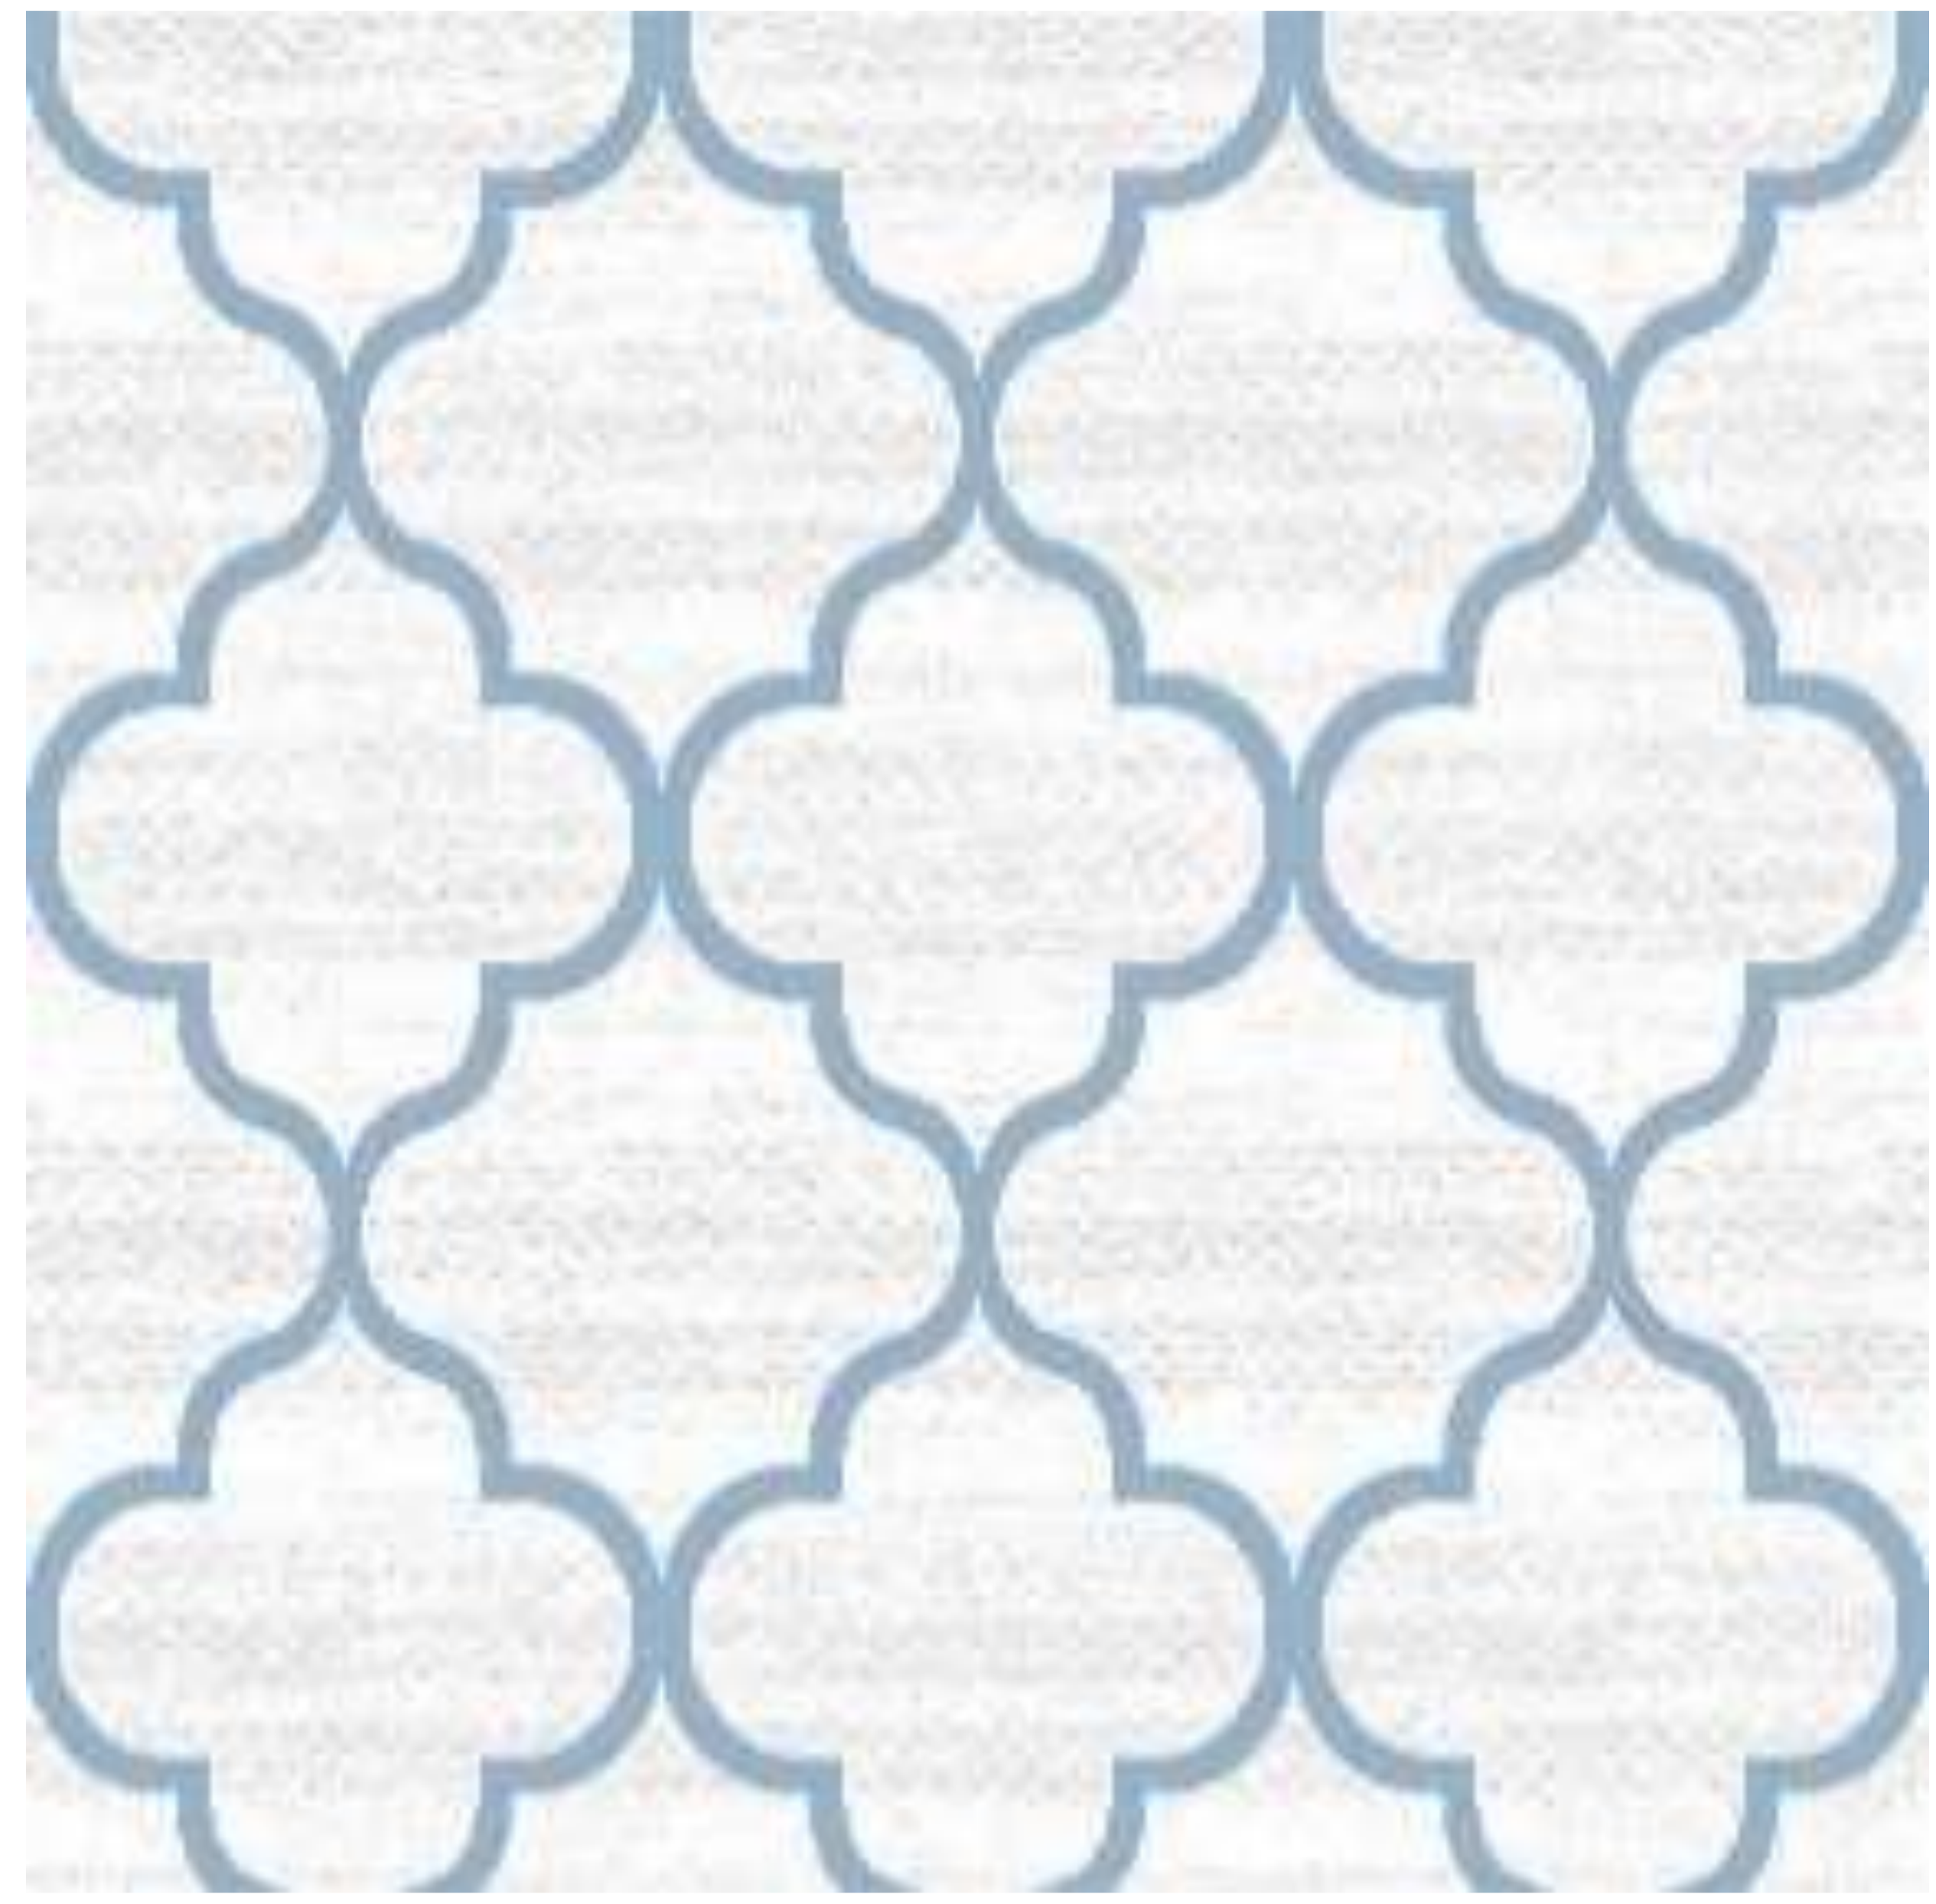

C7058

Specifications

Origin:	Turkey
Manufacturing Process:	Cut Pile
Pile Content:	100% PP Heatset Shining & Shrinking Polyester
Primary Backing:	Woven PP
Density:	576,000 Pts
Total Weight:	2.700 gr/sq.m
Total Height:	10mm